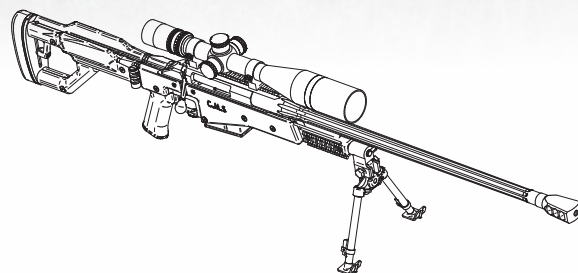

Truvelo CMS .338 Lapua

The CMS .338 Lapua is designed as a sniper rifle for long range anti-personnel targeting. Together with the Truvelo proven barrel and action design, the combination of calibre and the ammunition used results in accurate shooting up to 1800m. Design features include a foldable stock, fully adjustable recoil assembly, adjustable grip, stanag picatinni rails and removable bipod. In addition to this, various fore-end lengths are available.

DESCRIPTION	SPECIFICATIONS
Model	CMS .338 Lapua [Counter Measure Sniper]
Bipod	Yes
Calibre	.338 Lapua
Action Type	Bolt Action
Magazine Capacity	5
Barrel length	660mm
Overall length	Unfolded: 1200mm Folded: 960mm
Height	200mm
Width	50mm
Number of Rifling	6, 1:10
Locking	4 Lugs
Weight	7kg [Including Telescope & Magazine]
Ammunition	FMJ, Ball, AP
Accuracy	Better than 1 M.O.A at 500m (Ammunition Dependant)
Effective Range	1800m [Ammunition Dependant]
Temperature Range	-40°C / +70°C
Adjustable Cheek Piece	Optional
Provision for Night Vision Attachment	Optional
Provision for Thermal Imaging Attachment	Optional

STANDARD RIFLE:

Muzzle Brake, Operators Manual [English], 2 x 5 Round Magazines

OPTIONAL ACCESSORIES:

- Telescopic Sight
- Night Vision Equipment
- .338 Lapua Cleaning Kit:
Oil, Flannelette, Brass Brush, Cleaning Rod, Allen Keys
- On Board Spares:
Extractor Kit: Extractor, Extractor Pin, Extractor Spring
Firing Pin Kit: Firing Pin, Firing Pin Spring
Ejector Kit: Ejector, Ejector Pin, Ejector Spring
- Measurement Gauges:
Headspace Gauges [Go & No-Go]
- Shooting Mat
- Aluminium Case
- Anti Mirage Band